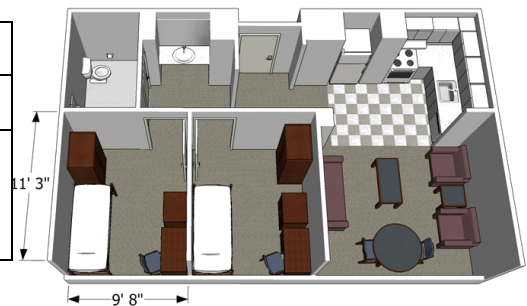

HOUSING COSTS

It is not required for freshmen to live on-campus, however; there are several residence halls available for freshmen. First, there are "Freshman Experience Halls" which are traditional style dorms. Second, there are contemporary, suite-style dorms.

Cost per Semester	
Woodruff	$2,909
Undergrad Living Center	$3,889